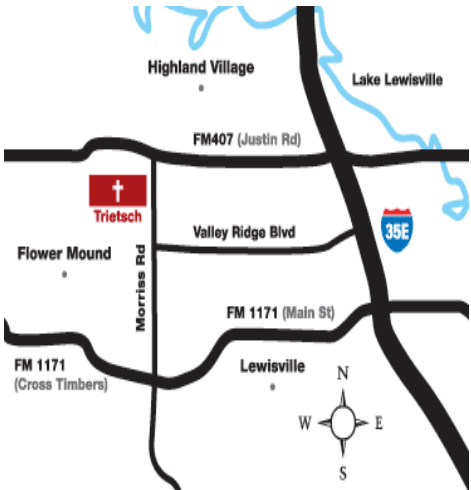

### CHECK IT OUT!!!

As a fundraiser and a way to attract new members, the board is considering having a booth at one or more craft shows next year. We would have items for sale and a “make it and take it” space as a way to attract potential members. One of the craft fairs being considered is “Fall on the Mound” at Trietsch Methodist Church. If you can, please stop by Trietsch on September 26, from 9:00 AM to 4:00 PM and check it out. We would love your opinion on this. Also, please email me, Donna Williams at [d.jwilliams@verizon.net](mailto:d.jwilliams@verizon.net) if there is a craft show in your area that you think would be a good place to attract new members. CHURCH ADDRESS: 6101 Morriss Road, Flower Mound, Texas 75028

From I-35E: From exit to Valley Ridge Blvd, proceed west 3.3 miles to Morriss Road. Turn right (north) on Morriss Road. Church campus is entered at the first left turn.

From I-35W: From exit to FM 1171, proceed east approx. 13 miles to Morriss Rd. Turn left (north) on Morriss Rd., proceeding 2.3 miles. Church campus is entered at the first left turn past the Dixon Lane/Valley Ridge Blvd. intersection.

From FM 407 (Justin Road): Proceed south on Morriss Rd. approx. 1000 ft. to church entrance on right.

From FM 2499 (Long Prairie Road): Proceed east on Dixon Lane to Morriss Rd. Turn left (north) on Morriss Rd. Church campus is entered at the first left turn.